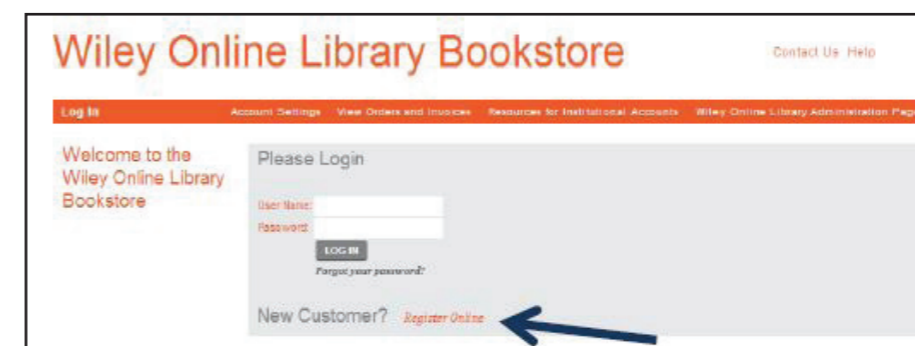

Accessing the Bookstore

The Bookstore is reserved for the use of Institutional Account Administrators who use Wiley Online Library content, and caters to orders for online books, online reference works and journal backfiles via perpetual access purchase only.

Sign up via the “Register Online” link on the Bookstore website:
<http://wolbookstore.wiley.com>